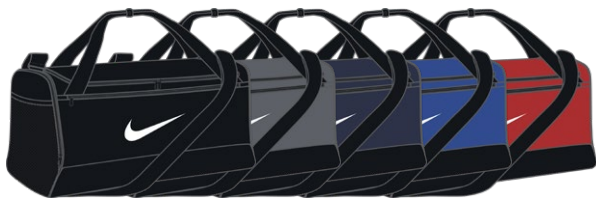

NIKE BRASILIA SMALL DUFFEL 9.0
BA5957 $35.00

SIZES: Misc OFFER DATE: 07/01/19 END DATE: 04/01/22

Tough 600D polyester • Durable 300D polyester • Detachable shoulder strap
• Ventilated shoe or wet/dry storage • Secure zip pocket • Limited lifetime guarantee
• Screened Swoosh design trademark

DIMENSIONS: 20" L x 10" W x 11" H

010 Black/Black/White

026 Flint Grey/Black/White

410 Midnight Navy/Black/White

480 Game Royal/Black/White

657 University Red/Black/White