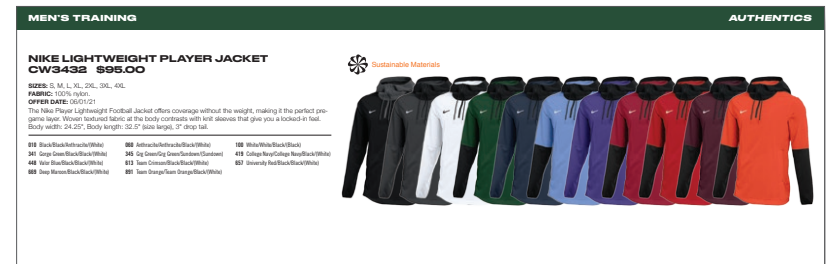

For more information on Nike Sustainability please visit nike.com/sustainability or purpose.nike.com.